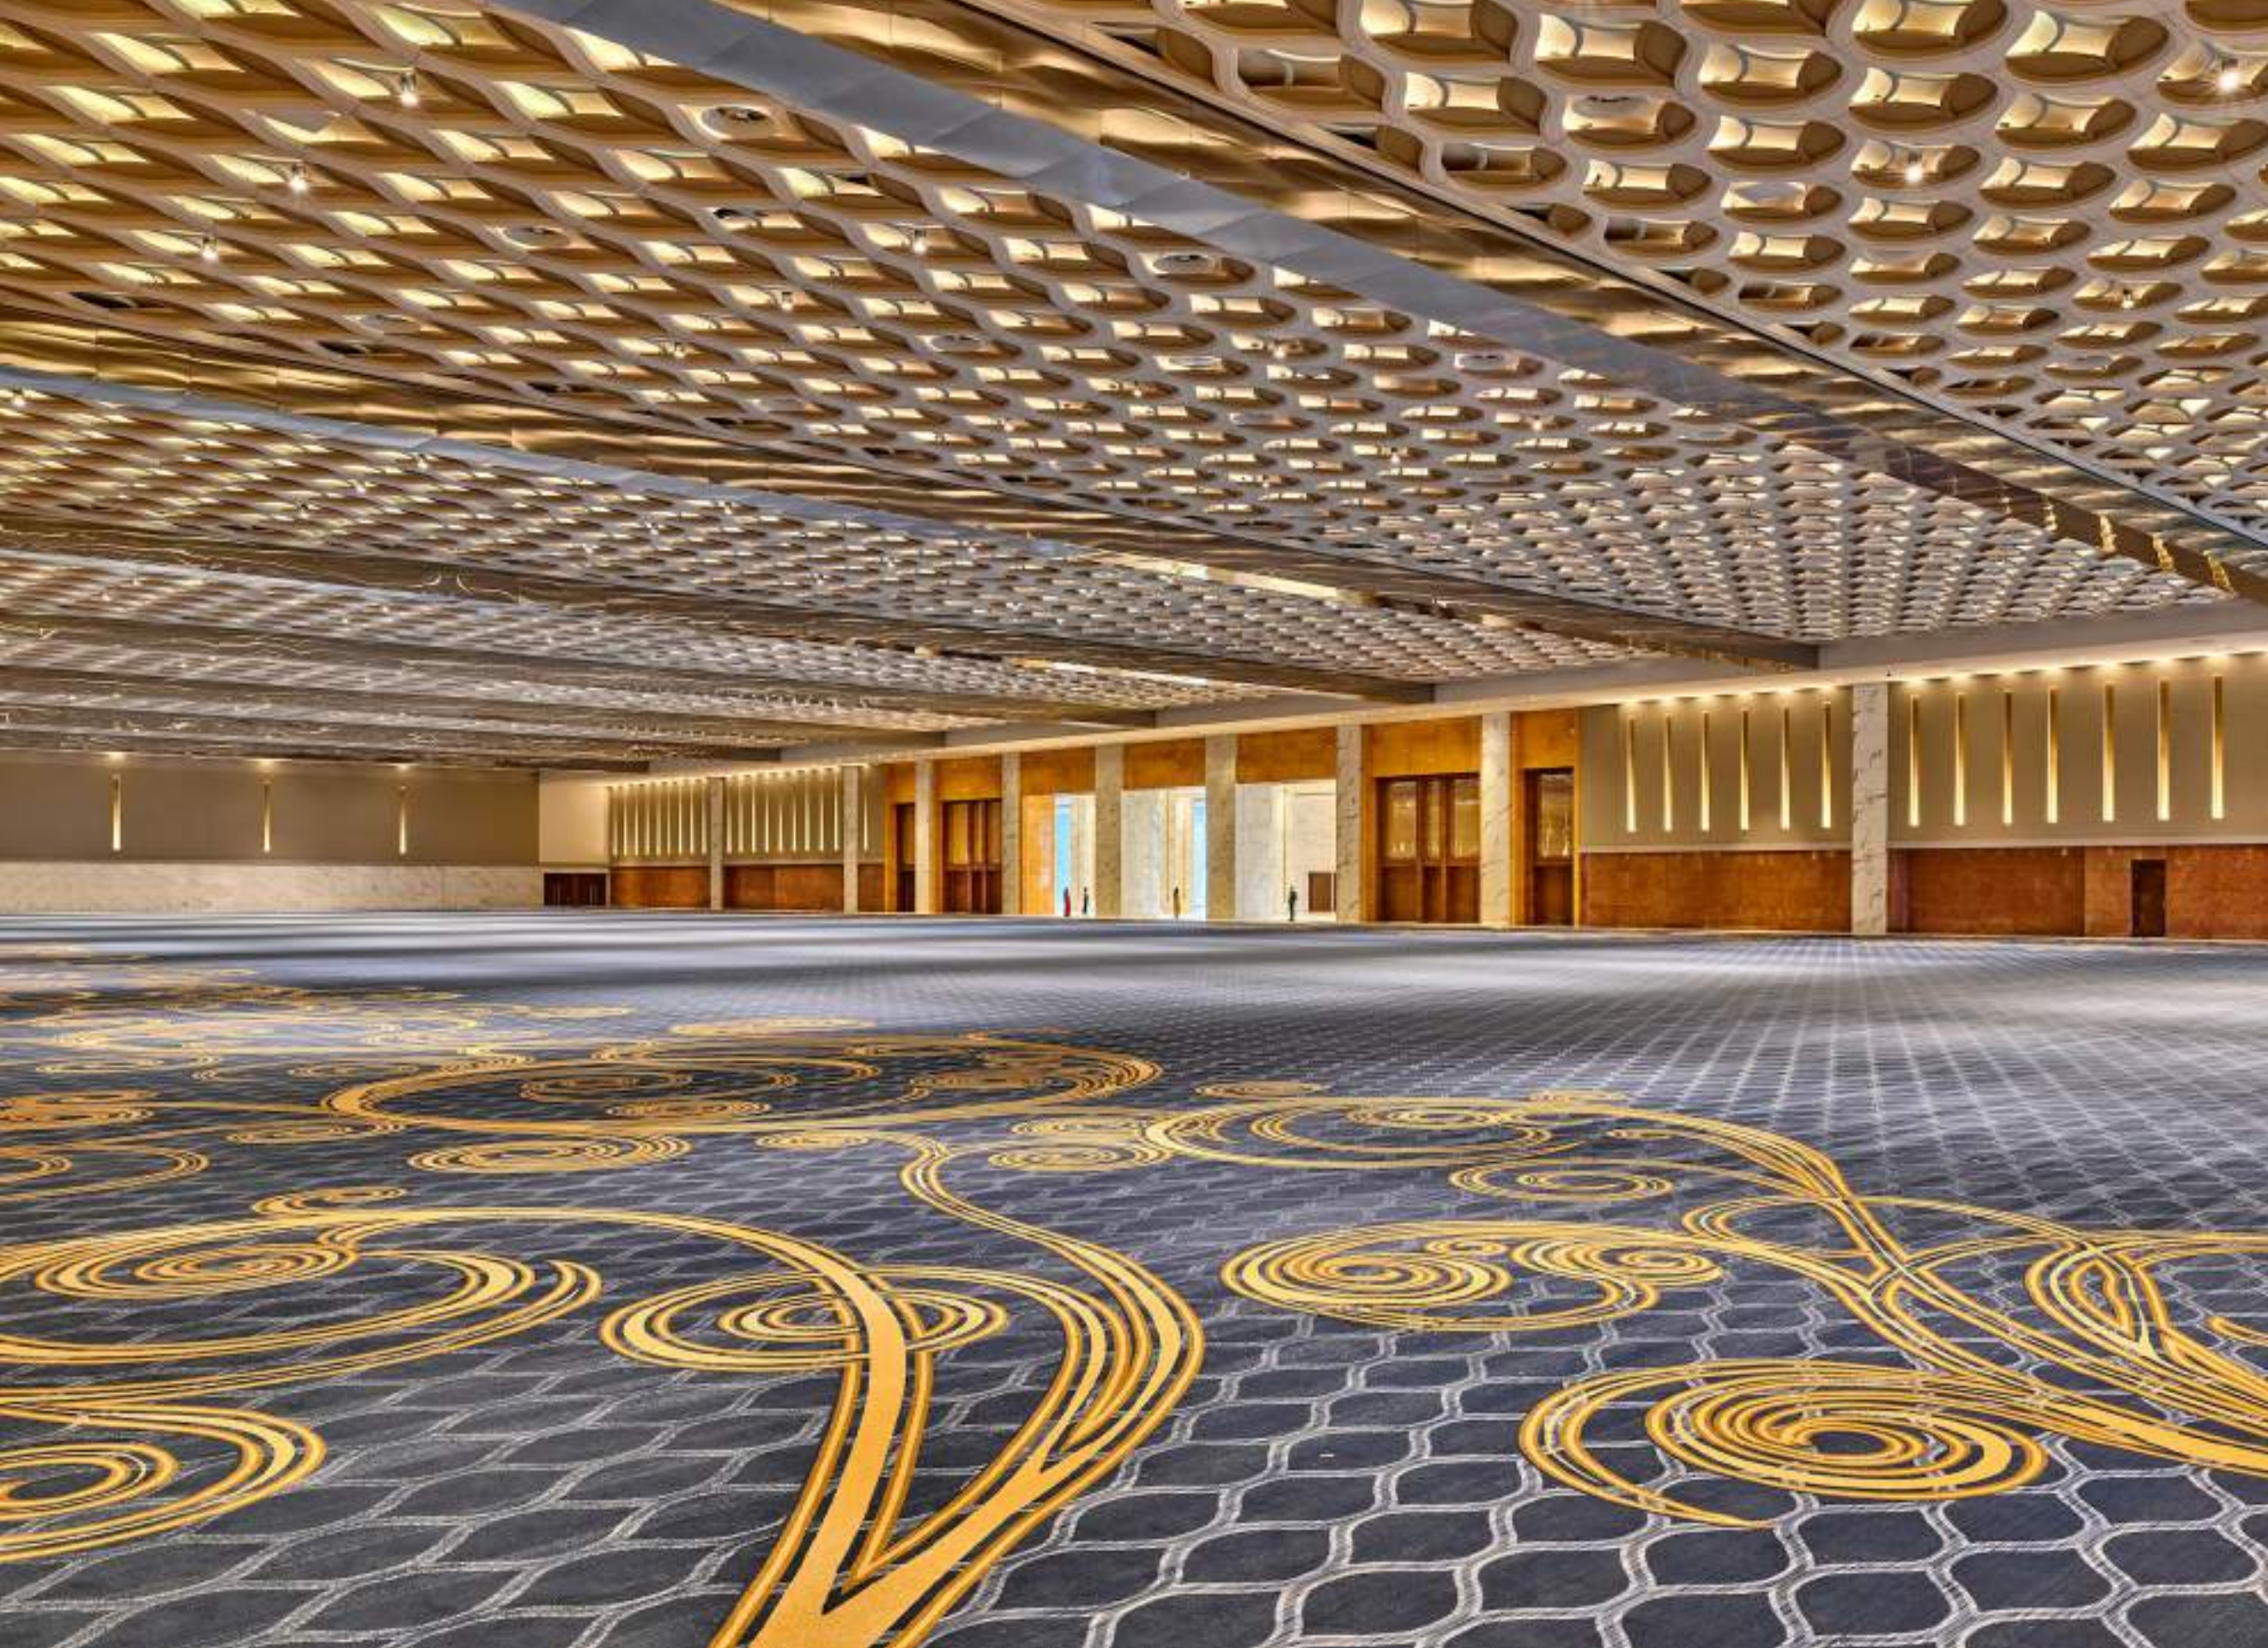

YOUR BIG
DAY DESERVES
NOTHING
BUT THE BEST

Located in the heart of Mumbai, the Jio World Convention Centre (JWCC) features world-class picturesque spaces that can be customised as per your style. From intimate family soirées to grand weddings, at the JWCC, dreams do come true.